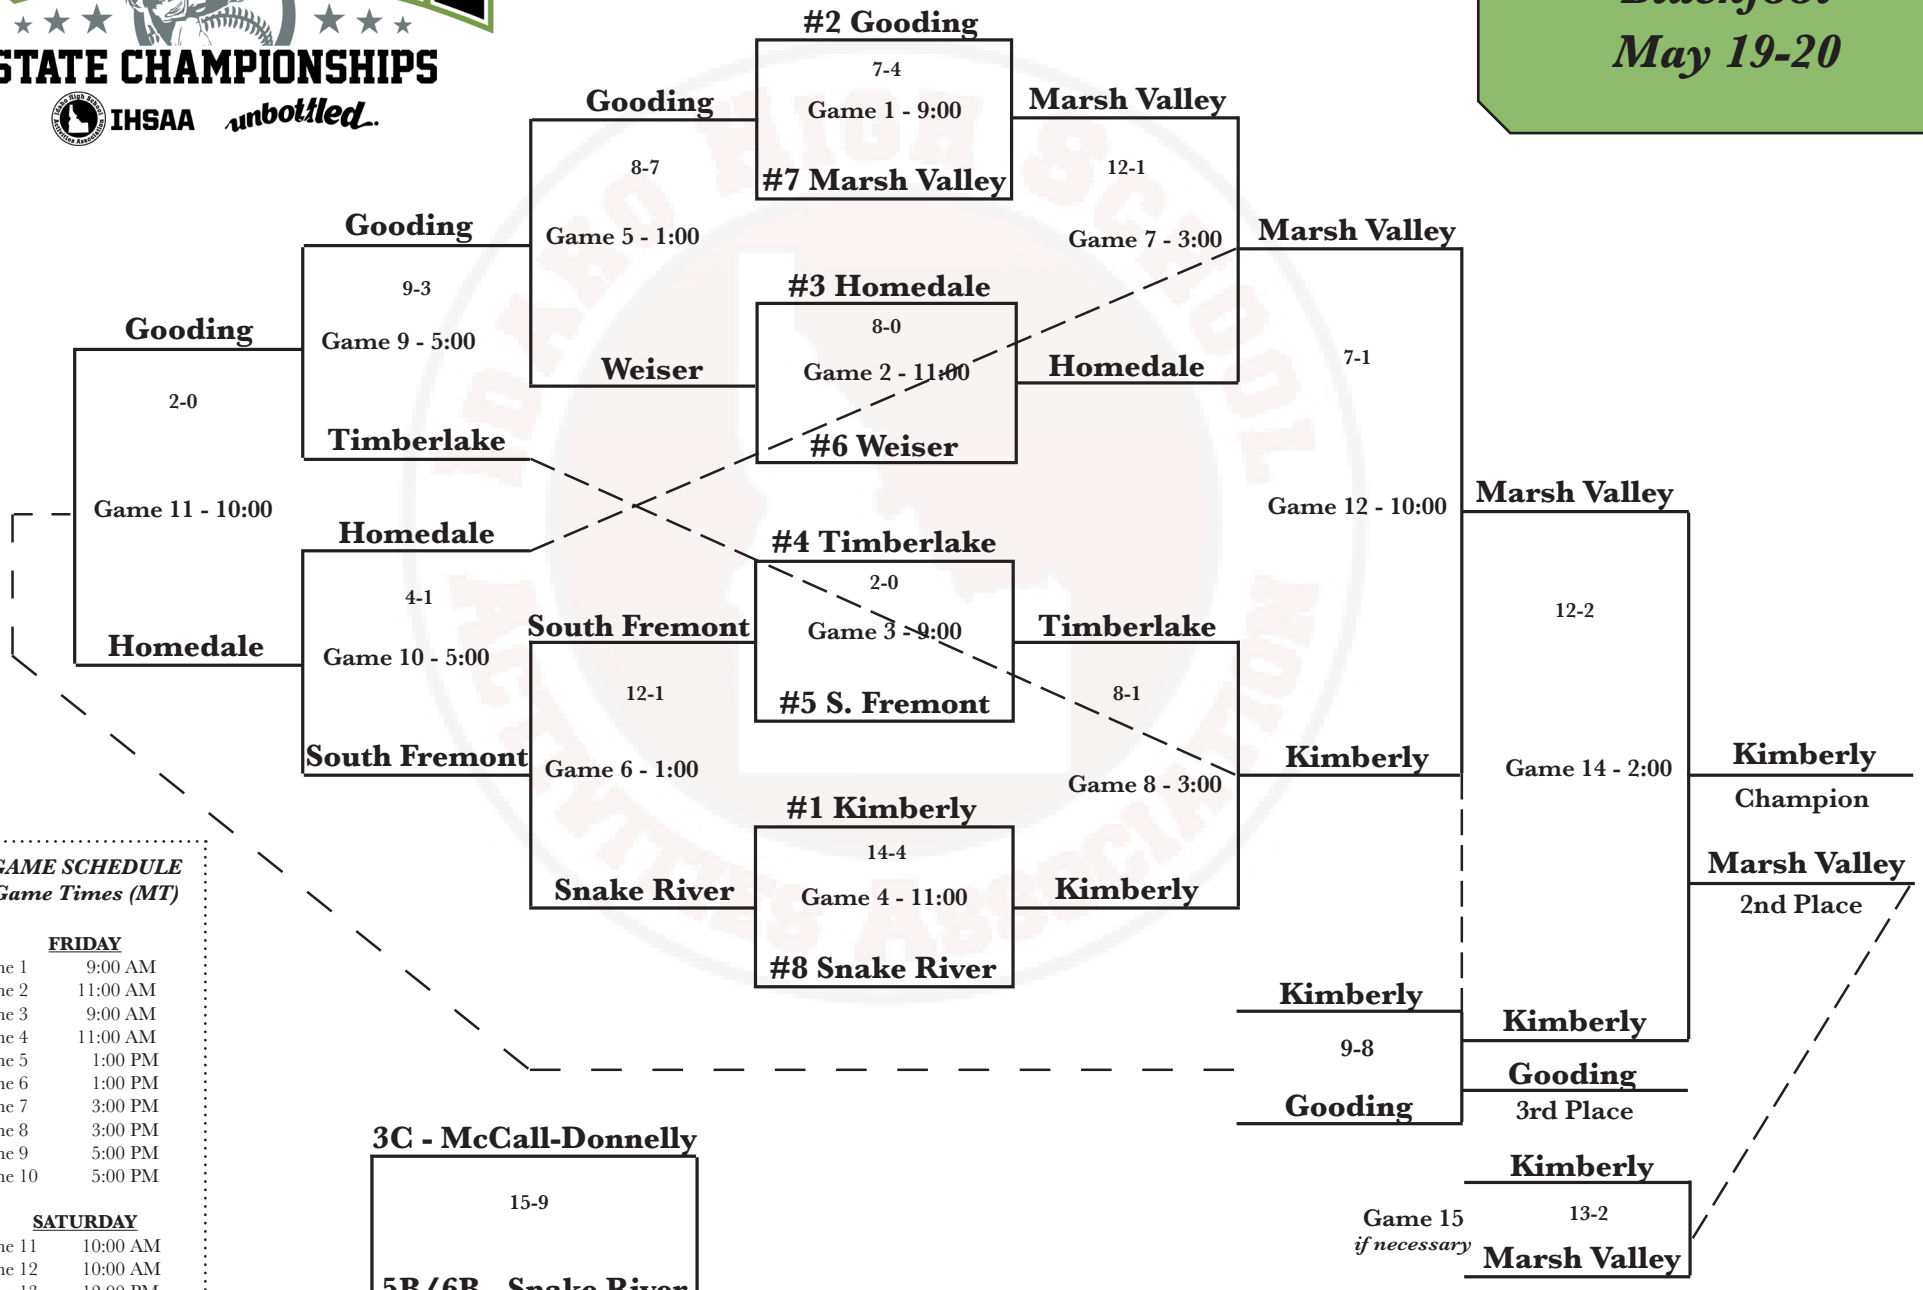

3A
Blackfoot Fields
Blackfoot
May 19-20

3C - McCall-Donnelly
 15-9
5B/6B - Snake River
State Play-In Game

GAME SCHEDULE
Game Times (MT)

FRIDAY	
Game 1	9:00 AM
Game 2	11:00 AM
Game 3	9:00 AM
Game 4	11:00 AM
Game 5	1:00 PM
Game 6	1:00 PM
Game 7	3:00 PM
Game 8	3:00 PM
Game 9	5:00 PM
Game 10	5:00 PM
SATURDAY	
Game 11	10:00 AM
Game 12	10:00 AM
Game 13	12:00 PM
Game 14	2:00 PM
Game 15 *	4:00 PM